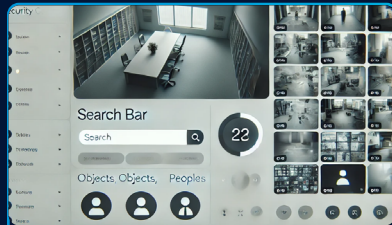

Video Search Assistant

ngenious uses AI to streamline video surveillance by enabling quick, accurate searches across vast footage. It identifies specific objects, events, or behaviors, allowing for faster investigation and enhanced operational efficiency, all while integrating seamlessly into existing security systems.